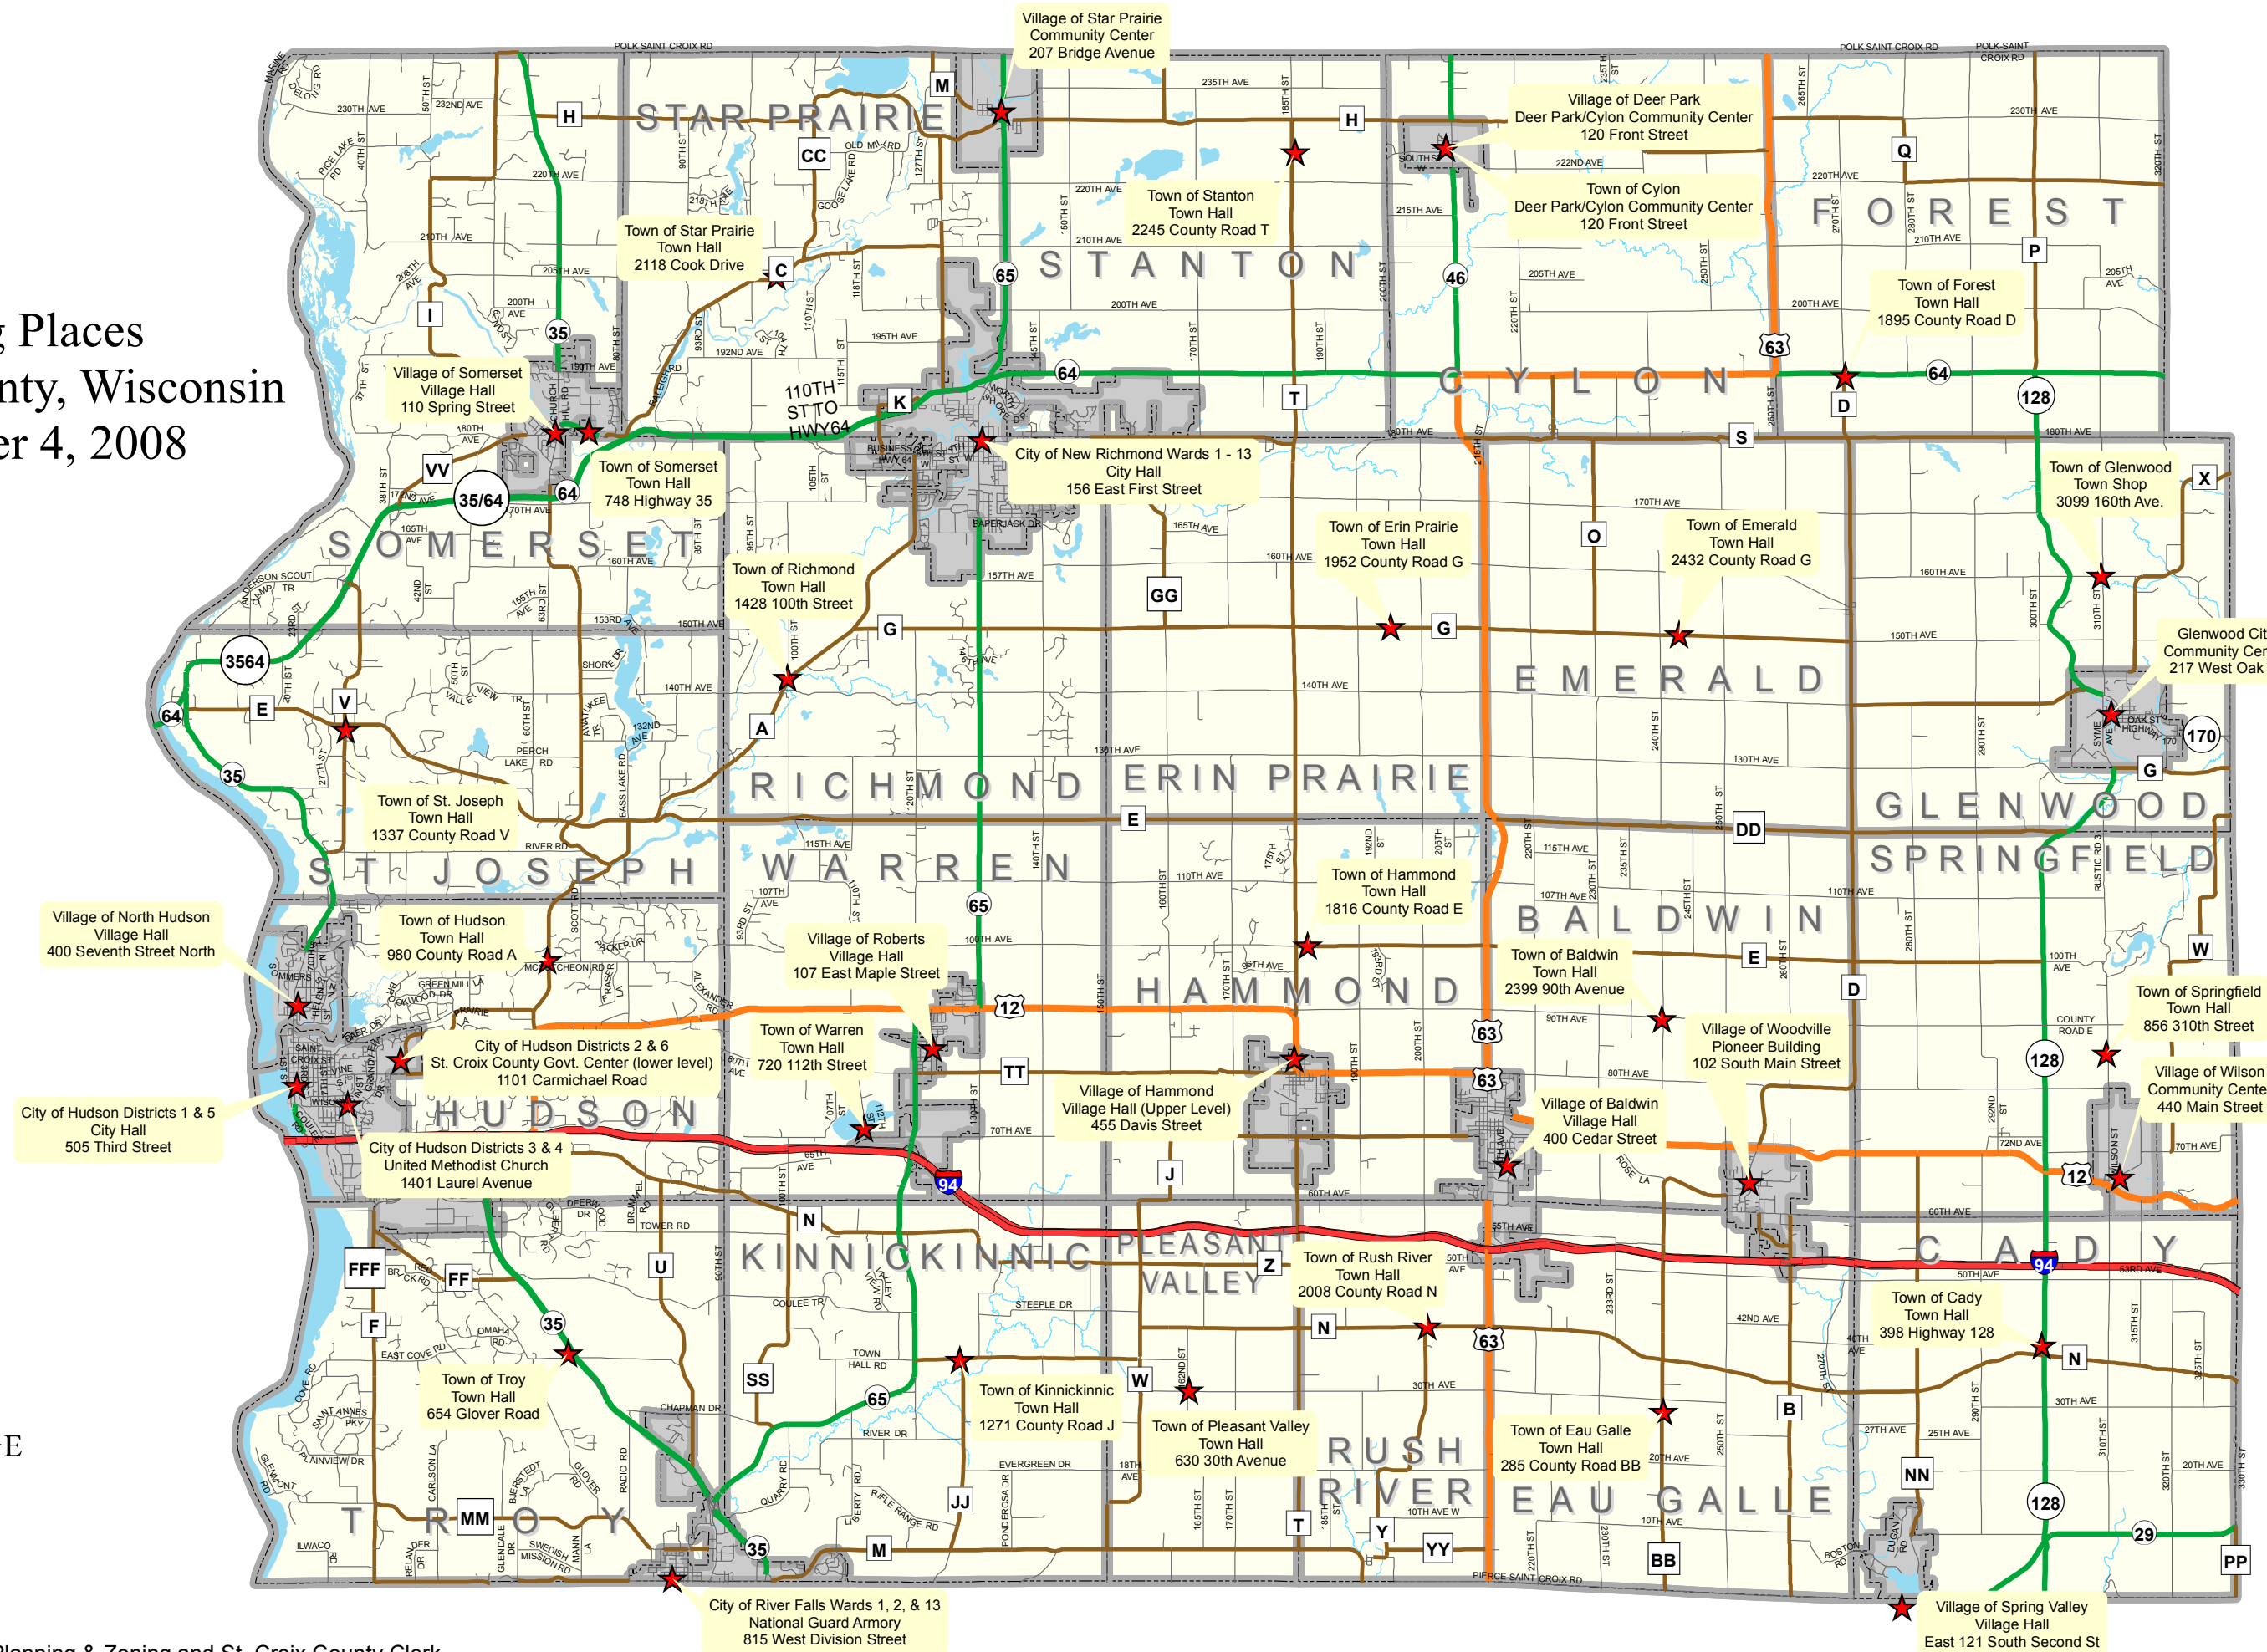

Polling Places
 St. Croix County, Wisconsin
 November 4, 2008

Source: St. Croix County Planning & Zoning and St. Croix County Clerk.